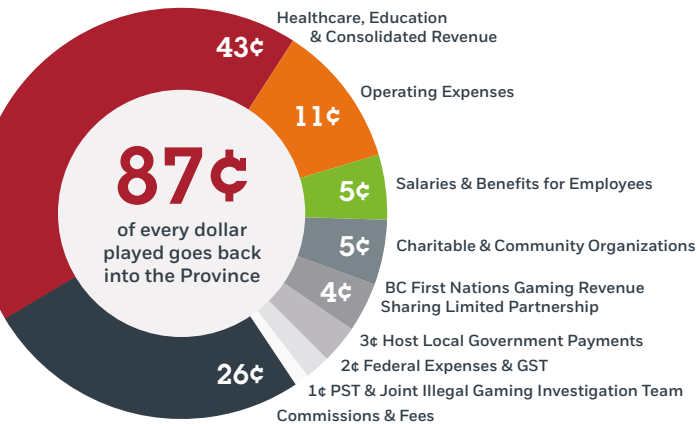

# GAMBLING IN B.C.

BCLC games are available in almost every community in B.C.

- 20 casinos
- 14 community gaming centres
- 2 racetrack casinos
- 1 bingo hall

**\$1.16 billion**  
in prizes for lottery, bingo & sports betting in 2022/23

**3,400**  
lottery locations

**\$28+ billion**  
in gambling revenue has been invested in B.C. communities by the Province of B.C. since 1985

Thanks to players, **\$1.6 billion** in net income delivered to the Province of B.C. in 2022/23.